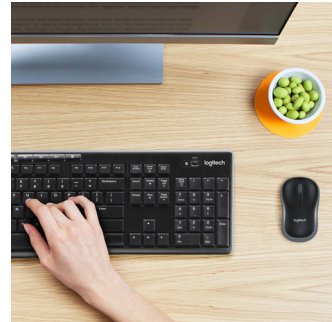

Logitech Wireless Combo MK270 klaviatuur Hiir kaasa arvatud Kodu Raadioside QWERTY US rahvusvaheline Must, Hõbe

Brand : Logitech

Product code: 920-004508

Product name : Wireless Combo MK270

Logitech Wireless Combo MK270. Klaviatuuri kujutegur: Täissuuruses (100%). Klaviatuuri stiil: Sirge. Ühenduvustehnoloogia: Juhtmevaba, Seadme liides: Raadioside, Klaviatuuri paigutus: QWERTY, Soovituslik kasutus: Kodu. Toote värv: Must, Hõbe. Hiir kaasa arvatud

Keyboard		Mouse	
Recommended usage *	Home	Scroll	✓
Connectivity technology *	Wireless	Scroll type	Wheel
Device interface *	RF Wireless	Mouse battery type	AA
Keyboard layout *	QWERTY	Mouse battery life	12 month(s)
Keyboard language *	US International	Number of batteries (mouse)	2
Keyboard form factor *	Full-size (100%)	System requirements	
Numeric keypad *	✓	Windows operating systems supported	Windows 10, Windows 11
Purpose	Universal	Linux operating systems supported	✓
Frequency band	2.4 GHz	Other operating systems supported	ChromeOS
Spill-resistant up to	60 ml	Weight & dimensions	
On/off switch	✓	Keyboard dimensions (WxDxH)	441 x 18 x 149 mm
Design		Keyboard weight	498 g
Keyboard style	Straight	Mouse dimensions (WxDxH)	60 x 39 x 99 mm
Wrist rest	✗	Mouse weight	75.2 g
Adjustable keyboard height	✓	Packaging data	
Product colour *	Black, Silver	Package width	158 mm
Protection features	Spill resistant	Package depth	510 mm
LED indicators	✓	Package height	46 mm
Features		Package weight	743.5 g
Wireless range	10 m	Packaging content	
Plug and Play	✓	Receiver included	✓
Power		Wireless receiver interface	USB Type-A
Power source type *	Battery	Receiver type	Unifying receiver
Keyboard battery type	AAA	Unifying receiver	✓
Number of batteries (keyboard)	2	Receiver dimensions (WxDxH)	14.4 x 6.6 x 18.7 mm
Battery technology	Alkaline	Receiver weight	2 g
Battery capacity	2000 mAh		