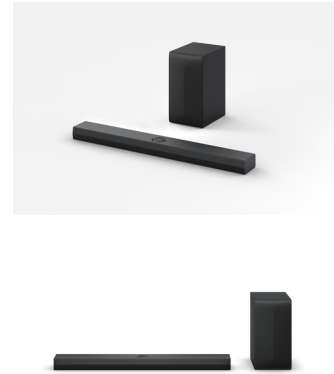

Audio		Ports & interfaces	
Audio output channels *	3.1.1 channels	Wi-Fi *	✗
RMS rated power *	400 W	Ethernet LAN	✗
Audio decoders	DTS, DTS Digital Surround, DTS-HD HR, DTS-HD Master Audio, DTS:X, Dolby Atmos, Dolby Digital, Dolby Digital Plus, Dolby TrueHD	HDMI ports quantity *	1
Equalizer modes	Bass Blast, Bass Blast+, Game, Movie, Sport, Standard	HDMI in	1
Equalizer	✓	Number of HDMI outputs	1
Audio Return Channel (ARC)	✓	USB port	✓
Enhanced Audio Return Channel (eARC)	✓	Card reader integrated	✗
Game mode	✓	Compatible memory cards	Not supported
		Digital audio optical in	1
		AUX in	✗
Soundbar speaker		Power	
Soundbar speaker RMS power *	120 W	Soundbar power consumption	33 W
Impedance	6 Ω	Subwoofer power consumption	33 W
Number of speakers	5	Power consumption (typical)	66 W
		Power consumption (standby)	0.5 W
Subwoofer		Weight & dimensions	
Subwoofer included *	✓	Width	950 mm
Subwoofer type	Active subwoofer	Depth	115 mm
Subwoofer connectivity	Wireless	Height	63 mm
Subwoofer RMS power	220 W	Soundbar weight	3 kg
Subwoofer impedance	3 Ω	Subwoofer width	20 cm
Subwoofer sensitivity	86 dB	Subwoofer depth	28.5 cm
Bass reflex	✓	Subwoofer height	37.7 cm
Subwoofer location	Separate	Subwoofer weight	5.7 kg
Features		Packaging data	
Product colour *	Black	Package width	1015 mm
FM radio	✗	Package depth	260 mm
High Dynamic Range (HDR) technology	Dolby Vision, High Dynamic Range 10 (HDR10)	Package height	457 mm
Consumer Electronics Control (CEC)	SimpLink	Package weight	13.3 kg
Auto power off	✓	Packaging content	
Supported radio bands	Not supported	Cables included	Optical
Smartphone/tablet remote support	✓	Remote control included	✓
		Batteries included	✓
		Quick start guide	✓