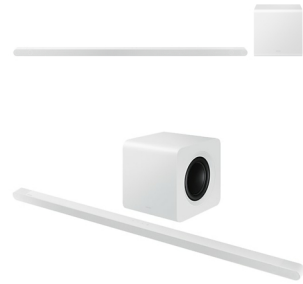

<b>Audio</b>		<b>Ports &amp; interfaces</b>	
Audio output channels *	3.1.2 channels	Wi-Fi *	✓
Audio decoders	DTS Virtual:X, Dolby Digital Plus, Dolby TrueHD	HDMI ports quantity *	1
Audio Return Channel (ARC)	✓	Number of HDMI outputs	1
Enhanced Audio Return Channel (eARC)	✓	<b>Power</b>	
Game mode	✓	Soundbar power consumption	28 W
<b>Soundbar speaker</b>		Subwoofer power consumption	26 W
Number of speakers	10	Power consumption (standby)	0.5 W
<b>Subwoofer</b>		<b>Weight &amp; dimensions</b>	
Subwoofer included *	✓	Width	1160 mm
Subwoofer connectivity	Wireless	Depth	39.9 mm
Subwoofer location	Separate	Height	38 mm
<b>Features</b>		Soundbar weight	1.4 kg
Product colour *	White	Subwoofer width	23.8 cm
Audio formats supported	AAC, AIFF, ALAC, FLAC, MP3, OGG, WAV	Subwoofer depth	23.8 cm
Apple AirPlay 2 support	✓	Subwoofer height	24.1 cm
Spotify Connect	✓	Subwoofer weight	6.4 kg
Night mode	✓	<b>Packaging data</b>	
Built-in Chromecast	✓	Package width	1232 mm
Q-Symphony	✓	Package depth	294 mm
SpaceFit Sound function	✓	Package height	371 mm
Virtual assistant	Amazon Alexa & Google Assistant	Package weight	11 kg
Wall mountable *	✓	Package type	Box
<b>Ports &amp; interfaces</b>		<b>Packaging content</b>	
Connectivity technology *	Wired & Wireless	Wall mounting kit	✓
Bluetooth *	✓	Remote control included	✓
Bluetooth version	5.2	<b>Brand-specific features</b>	
		Samsung technologies (AV/TV)	
		Active Voice Amplifier, Adaptive Sound, Built-in SmartThings Hub, Game Mode Pro, Night mode, One Remote Control, Q-Symphony, SpaceFit Sound, Surround sound Expansion, Tap Sound, Voice Enhancement Mode	