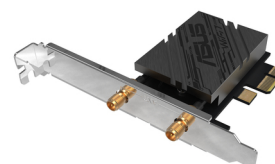

ASUS PCE-BE92BT WLAN / Bluetooth 5764 Mbit/s

Brand : ASUS

Product code: 90IG08U0-MO0B00

Product name : PCE-BE92BT

ASUS PCE-BE92BT. Ühenduvustehnoloogia: Juhtmega ühendatud & juhtmevaba, Hostiliides: PCI Express, Liides: WLAN / Bluetooth. Andmete edastamise maksimaalne määr: 5764 Mbit/s, Wi-Fi standard: Wi-Fi 7 (802.11be), Wi-Fi lainela: Tri-band (2.4 GHz / 5 GHz / 6 GHz). Toote värv: Must

Ports & interfaces		Design	
Connectivity technology *	Wired & Wireless	Product colour	Black
Host interface *	PCI Express	Internal *	✗
Interface *	WLAN / Bluetooth	Antenna	✓
Network		Antenna design	External
Maximum data transfer rate *	5764 Mbit/s	System requirements	
Networking standards *	IEEE 802.11be	Windows operating systems supported	Windows 11
Wi-Fi	✓	Weight & dimensions	
Wi-Fi band	Tri-band (2.4 GHz / 5 GHz / 6 GHz)	Width	120 mm
Frequency range	2.4 - 6 GHz	Depth	88 mm
Top Wi-Fi standard	Wi-Fi 7 (802.11be)	Height	21 mm
Wi-Fi standards	Wi-Fi 7 (802.11be)	Weight	84.8 g
Security algorithms	WPA3	Packaging data	
Bluetooth	✓	Package width	335 mm
Bluetooth version	5.4	Package depth	257 mm
Design		Package height	81 mm
Component for *	PC		