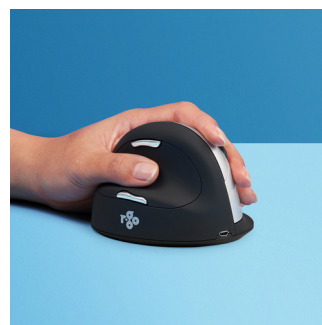

R-Go Tools RGOHELELAWL hiir Vasakpoolne Raadioside 2500 DPI

Brand : R-Go Tools

Product code: RGOHELELAWL

Product name : RGOHELELAWL

R-Go Tools RGOHELELAWL. Toote kuju: Vasakpoolne, Vertikaalne. Seadme liides: Raadioside, Liikumise resolutsioon: 2500 DPI, Klahvide tüüp: Sissevajutatavad nupud, Nuppude arv: 5, Skrolli tüüp: Ratas. Toiteallikas: Patareid. Toote värv: Must

Mouse		System requirements	
Number of scroll wheels	1	Mac operating systems supported	✓
Device interface *	RF Wireless	Linux operating systems supported	✓
Movement resolution *	2500 DPI	Weight & dimensions	
Buttons type	Pressed buttons	Width	93 mm
Scroll type *	Wheel	Depth	110 mm
Buttons quantity *	5	Height	79 mm
Customizable movement resolution	✓	Weight	134 g
Number of movement resolution modes	4	Battery width	2.1 cm
Frequency band	2.4 GHz	Battery depth	3.7 cm
Design		Battery height	9 mm
Form factor *	Left-hand	Battery weight	11 g
Ergonomic design	✓	Packaging data	
Vertical design	✓	Quantity per pack *	1 pc(s)
Product colour *	Black	Package width	112 mm
Surface coloration	Monochromatic	Package depth	140 mm
Material	Plastic	Package height	92 mm
Ergonomics		Package weight	342 g
Cable length	1.02 m	Packaging content	
Plug and Play	✓	Receiver included	✓
Power		Batteries included	✓
Power source *	Batteries	Other features	
Rechargeable	✓	Connectivity technology	Wireless
Battery type	Built-in battery	Warranty period	2 year(s)
Battery technology	Lithium-Ion (Li-Ion)	Logistics data	
Battery capacity	600 mAh	Country of origin	China
Battery life (max)	50 h	Harmonized System (HS) code	84716070