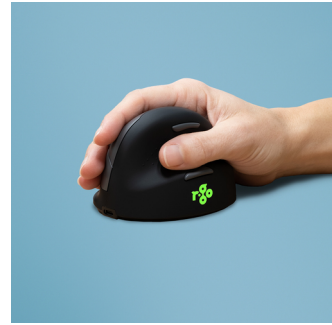

R-Go Tools RGOHELAWL hiir Parempoolne Raadioside 2500 DPI

Brand : R-Go Tools

Product code: RGOHELAWL

Product name : RGOHELAWL

R-Go Tools RGOHELAWL. Toote kuju: Parempoolne. Seadme liides: Raadioside, Liikumise resolutsioon: 2500 DPI, Klahvide tüüp: Sissevajutatavad nupud, Nuppude arv: 5, Skrolli tüüp: Ratas. Toiteallikas: Patareid. Toote värv: Must

Mouse		System requirements	
Number of scroll wheels	1	Mac operating systems supported	✓
Scrolling directions	Vertical	Linux operating systems supported	✓
Device interface *	RF Wireless	Weight & dimensions	
Movement resolution *	2500 DPI	Width	93 mm
Buttons type	Pressed buttons	Depth	110 mm
Scroll type *	Wheel	Height	79 mm
Scroll	✓	Weight	134 g
Buttons quantity *	5	Battery width	2.1 cm
Recommended usage	Universal	Battery depth	3.7 cm
Customizable movement resolution	✓	Battery height	9 mm
Number of movement resolution modes	4	Battery weight	11 g
Frequency band	2.4 GHz	Packaging data	
Design		Package width	112 mm
Form factor *	Right-hand	Package depth	140 mm
Ergonomic design	✓	Package height	92 mm
Product colour *	Black	Package weight	342 g
Material	Plastic	Package type	Box
Ergonomics		Packaging content	
Cable length	1.02 m	Receiver included	✓
Plug and Play	✓	Wireless receiver interface	USB Type-A
Angle adjustment	70°	Batteries included	✓
Power		Other features	
Power source *	Batteries	Connectivity technology	Wireless
Charging port type	Mini-USB Type-B	Warranty period	2 year(s)
Battery technology	Lithium-Ion (Li-Ion)	Logistics data	
Battery capacity	600 mAh	Country of origin	China