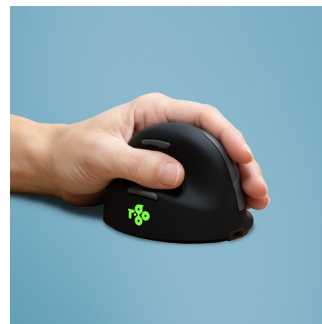

## R-Go Tools RGOHEWLL hiir Mängimine Vasakpoolne Raadioside Optiline 1750 DPI

**Brand :** R-Go Tools

**Product code:** RGOHEWLL

**Product name :** RGOHEWLL

R-Go Tools RGOHEWLL. Toote kuju: Vasakpoolne. Liikumistuvastuse tehnoloogia: Optiline, Seadme liides: Raadioside, Liikumise resolutsioon: 1750 DPI, Klahvide tüüp: Sissevajutatavad nupud, Nuppude arv: 5, Skrolli tüüp: Ratas. Toiteallikas: Patareid. Toote värv: Must

<b>Mouse</b>		<b>System requirements</b>	
Number of scroll wheels	1	Mac operating systems supported	✓
Purpose *	Gaming	Linux operating systems supported	✓
Device interface *	RF Wireless	<b>Weight &amp; dimensions</b>	
Movement detection technology *	Optical	Width	83 mm
Movement resolution *	1750 DPI	Depth	105 mm
Buttons type	Pressed buttons	Height	76 mm
Scroll type *	Wheel	Weight	106 g
Scroll	✓	Battery width	2.5 cm
Buttons quantity *	5	Battery depth	5.2 cm
Recommended usage	Universal	Battery height	4 mm
Customizable movement resolution	✓	Battery weight	8 g
Number of movement resolution modes	3	<b>Packaging data</b>	
Frequency band	2.4 GHz	Package width	103 mm
<b>Design</b>		Package depth	134 mm
Form factor *	Left-hand	Package height	92 mm
Ergonomic design	✓	Package weight	302 g
Product colour *	Black	Package type	Box
Material	Plastic	<b>Packaging content</b>	
<b>Ergonomics</b>		Receiver included	✓
Cable length	1.02 m	Wireless receiver interface	USB Type-A
Plug and Play	✓	Batteries included	✓
Angle adjustment	70°	<b>Other features</b>	
<b>Power</b>		Connectivity technology	Wireless
Power source *	Batteries	Warranty period	2 year(s)
Charging port type	Mini-USB Type-B	<b>Logistics data</b>	
Battery technology	Lithium-Ion (Li-Ion)	Country of origin	China