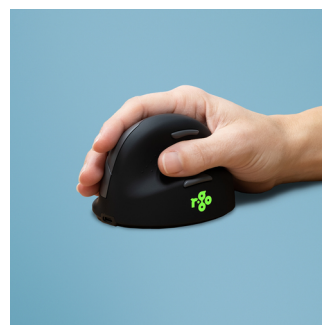

R-Go Tools RGOHEWL hiir Mängimine Parempoolne Bluetooth Optiline 1750 DPI

Brand : R-Go Tools

Product code: RGOHEWL

Product name : RGOHEWL

R-Go Tools RGOHEWL. Toote kuju: Parempoolne. Liikumistuvastuse tehnoloogia: Optiline, Seadme liides: Bluetooth, Liikumise resolutsioon: 1750 DPI, Klahvide tüüp: Sissevajutatavad nupud, Nuppude arv: 5, Skrolli tüüp: Ratas. Toiteallikas: Patareid. Toote värv: Must

Mouse		System requirements	
Number of scroll wheels	1	Mac operating systems supported	✓
Purpose *	Gaming	Linux operating systems supported	✓
Device interface *	Bluetooth	Weight & dimensions	
Movement detection technology *	Optical	Width	83 mm
Movement resolution *	1750 DPI	Depth	105 mm
Buttons type	Pressed buttons	Height	76 mm
Scroll type *	Wheel	Weight	106 g
Scroll	✓	Battery width	2.5 cm
Buttons quantity *	5	Battery depth	5.2 cm
Recommended usage	Universal	Battery height	4 mm
Customizable movement resolution	✓	Battery weight	8 g
Number of movement resolution modes	3	Packaging data	
Frequency band	2.4 GHz	Package width	103 mm
Design		Package depth	134 mm
Form factor *	Right-hand	Package height	92 mm
Product colour *	Black	Package weight	302 g
Material	Plastic	Packaging content	
Hand size	175 - 195 mm	Receiver included	✓
Ergonomics		Wireless receiver interface	USB Type-A
Cable length	1.02 m	Batteries included	✓
Plug and Play	✓	Other features	
Angle adjustment	70°	Connectivity technology	Wireless
Power		Warranty period	2 year(s)
Power source *	Batteries	Logistics data	
Charging port type	Mini-USB Type-B	Country of origin	China
Battery technology	Lithium-Ion (Li-Ion)	Harmonized System (HS) code	84716070