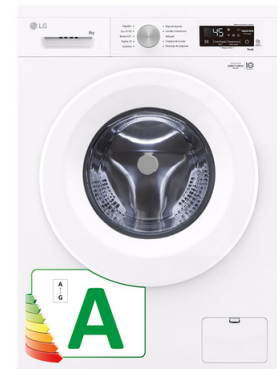

## LG F4X1008NWH pesumasin Eest täidetav 8 kg 1400 RPM Valge

Brand : LG

Product code: F4X1008NWH

Product name : F4X1008NWH

LG F4X1008NWH. Laadimistüüp: Eest täidetav. Nimitäitekogus: 8 kg, Tsentrifuugimise klass: B, Müratase (tsentrifuugimisel): 75 dB, Maksimaalne pöörlemiskiirus: 1400 RPM. Toote värv: Valge. Laius: 600 mm, Sügavus: 550 mm, Kõrgus: 850 mm. Energiatõhususe klass: A

Design		Performance	
Appliance placement *	Freestanding	Wi-Fi controlled	✓
Loading type *	Front-load	<b>Ergonomics</b>	
Product colour *	White	Child lock *	✓
Built-in display *	✓	Auto diagnostic	✓
Display type	LED	Remaining time indication *	✓
Control type *	Rotary, Touch	Automatic locking	✓
Door hinge *	Left	Adjustable feet	✓
Door colour	White	<b>Brand-specific features</b>	
Drum material	Stainless steel	LG technologies (clothes care)	6 Motion DD, AI DD™, Allergy Care, Steam™, ThinQ™
Water fill	Cold	<b>Power</b>	
Motor type	Digital inverter	Energy efficiency scale	A to G
<b>Performance</b>		Energy efficiency class *	A
Rated capacity *	8 kg	Energy consumption per 100 cycles *	47 kWh
Maximum spin speed *	1400 RPM	Water consumption per cycle *	48 L
Spin-drying class *	B	Power consumption (standby)	0.5 W
Noise emission class *	B	Power consumption (off)	0.5 W
Noise level (spin) *	75 dB	<b>Weight &amp; dimensions</b>	
Delayed start timer *	✓	Width	600 mm
Cycle time (max)	218 min	Depth	550 mm
Washing programs *	Cotton, Delicate/silk, Eco 40-60°C, Hygiene/anti-allergy, Mix, Pre-wash, Quick 30min, Rinse, Rinse & spin, Sport, Steam, Synthetics, Wool	Height	850 mm
Adjustable spin speed	✓	Weight	58 kg
Minimum spin speed	400 RPM		

Performance		Weight & dimensions	
Load balancing system *	✓	Depth with door closed	59 cm
Self adjusting water level	✓	Depth with door open	103 cm
Foam control system *	✓	Packaging data	
Residual moisture	53.9%	Package width	660 mm
Add garment (pause) function	✓	Package depth	660 mm
Smartphone/tablet remote support	✓	Package height	890 mm
		Package weight	62 kg