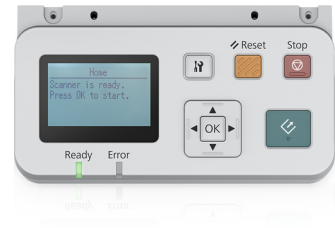

Epson Network Interface Panel

Brand : Epson

Product code: B12B808411

Product name : Network Interface Panel

Network Interface Panel

Epson Network Interface Panel. Tüüp: Võrguskanneerimise moodul, Brändiühilduvus: Epson, Ühilduvus: WorkForce DS-6500 / DS-7500 WorkForce DS-50000 / DS-60000 / DS-70000. Kogus pakis: 1 tk, Pakendi laius: 102 mm, Pakendi sügavus: 195 mm. Tooteid kaubaaluse kohta: 430 tk, Tooteid kaubaaluse kohta (UK): 430 tk

Features		Packaging data	
Type *	Network scan module	Quantity per pack *	1 pc(s)
Brand compatibility *	Epson	Package width	102 mm
Compatibility *	WorkForce DS-6500 / DS-7500	Package depth	195 mm
	WorkForce DS-50000 / DS-60000 / DS-70000	Package height	120 mm
Product colour	White	Package weight	0.474 g
Country of origin	China	Logistics data	
		Products per pallet	430 pc(s)
		Products per pallet (UK)	430 pc(s)